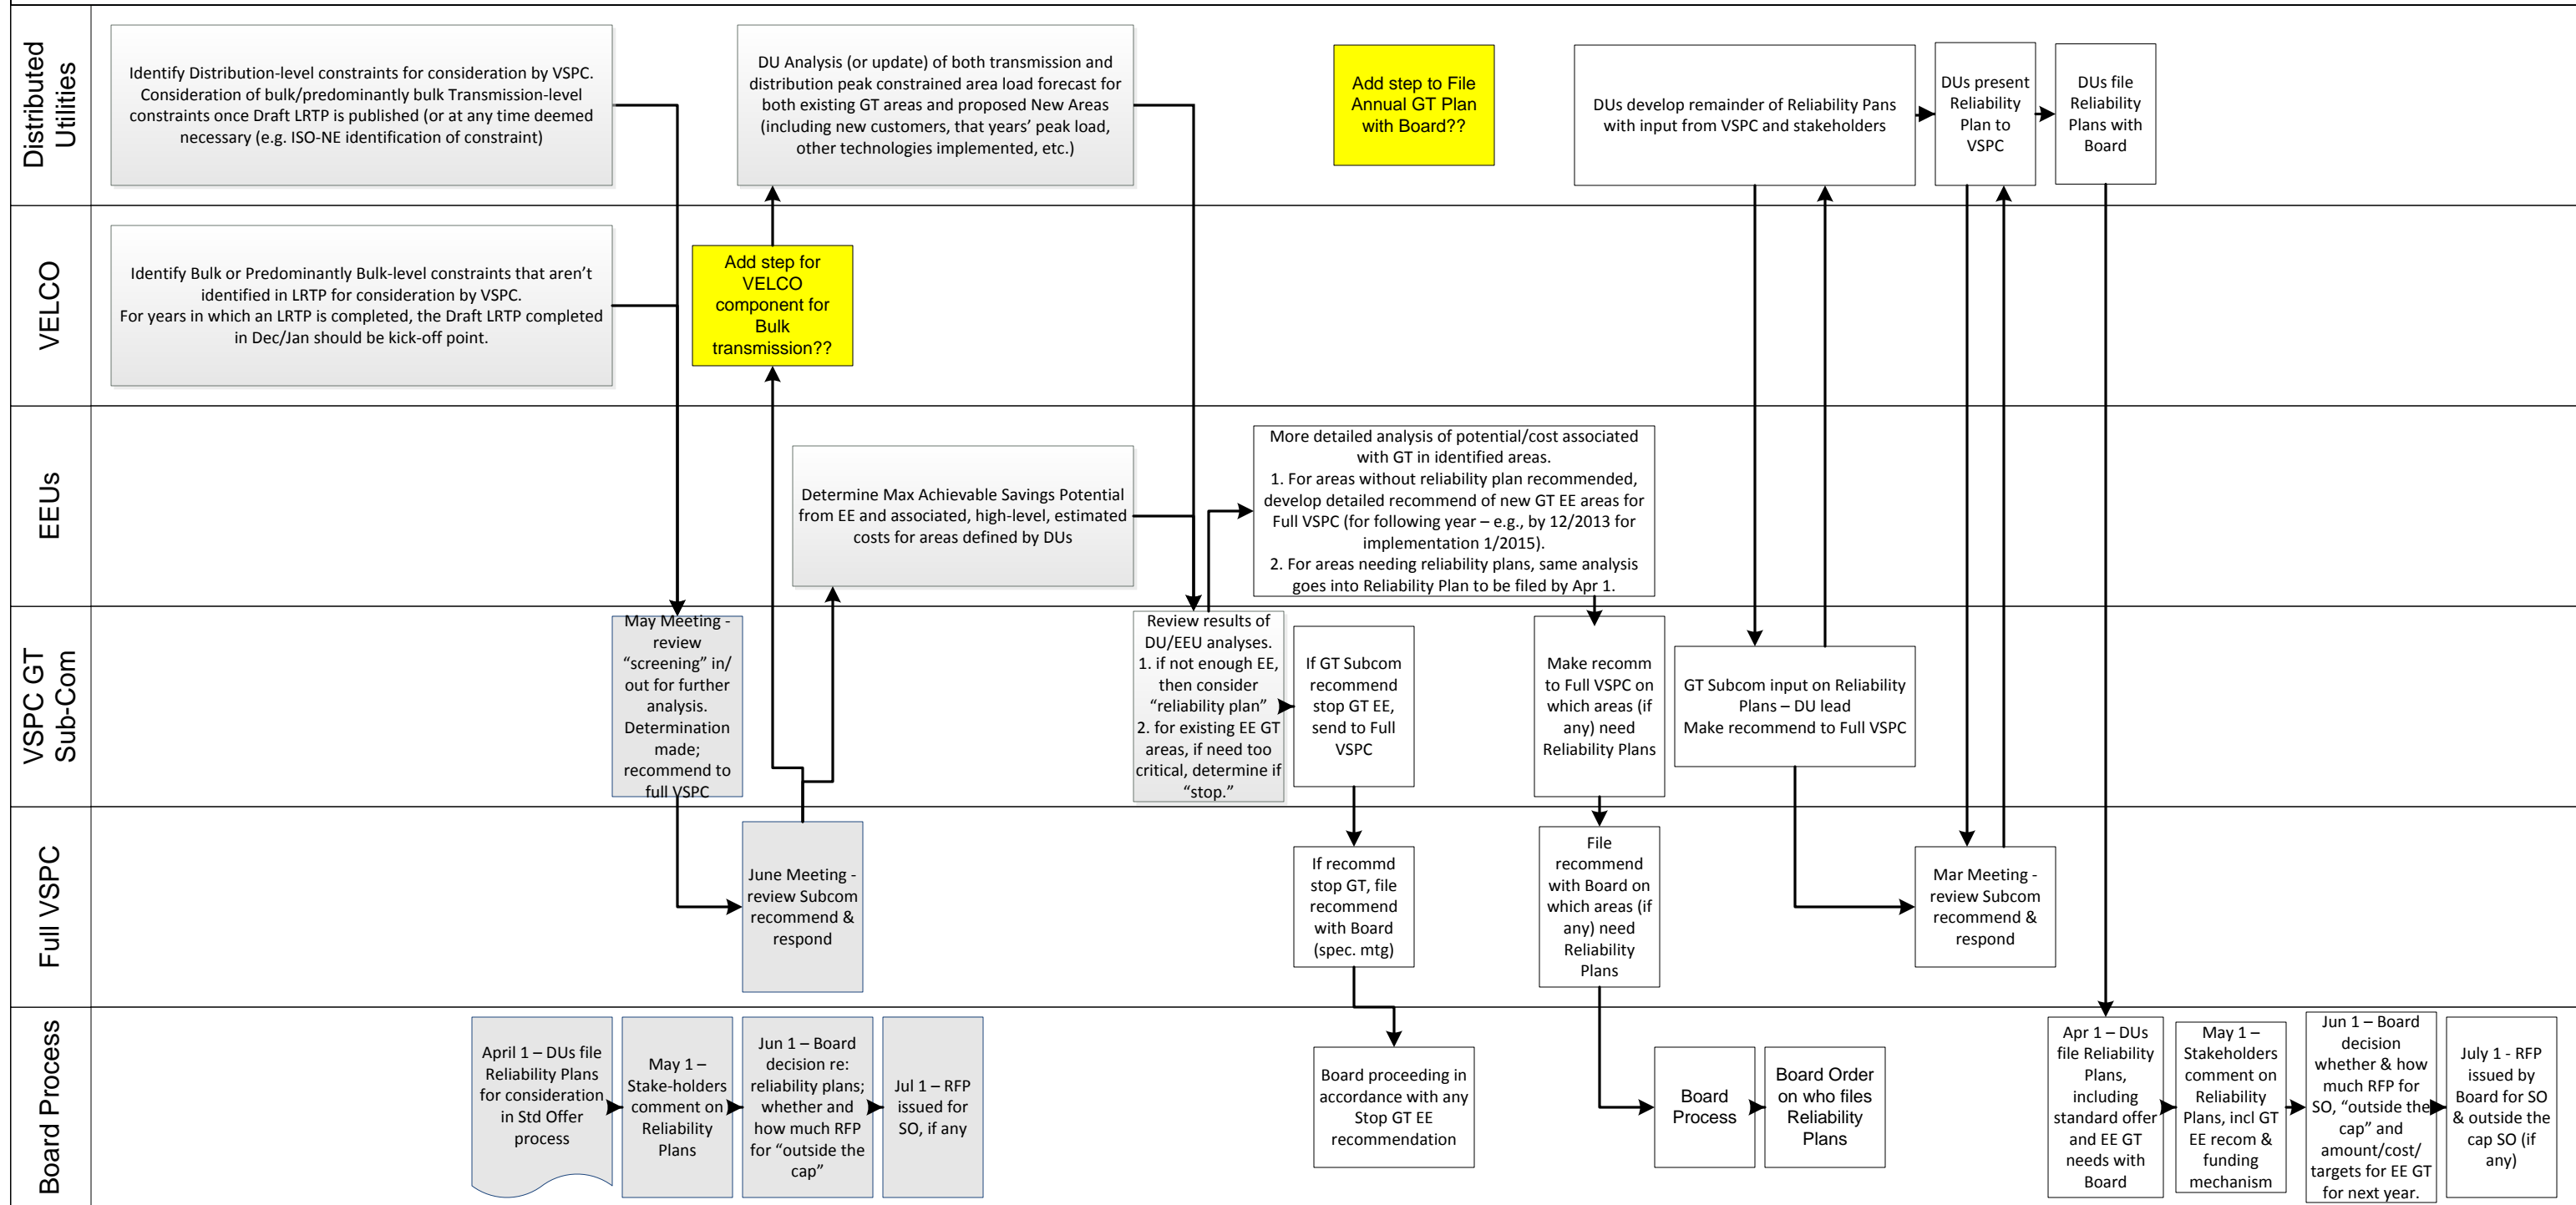

# GT Process Map – Current Draft version 5-31-13

# GT Process Map – Draft Proposed version 6.18.13